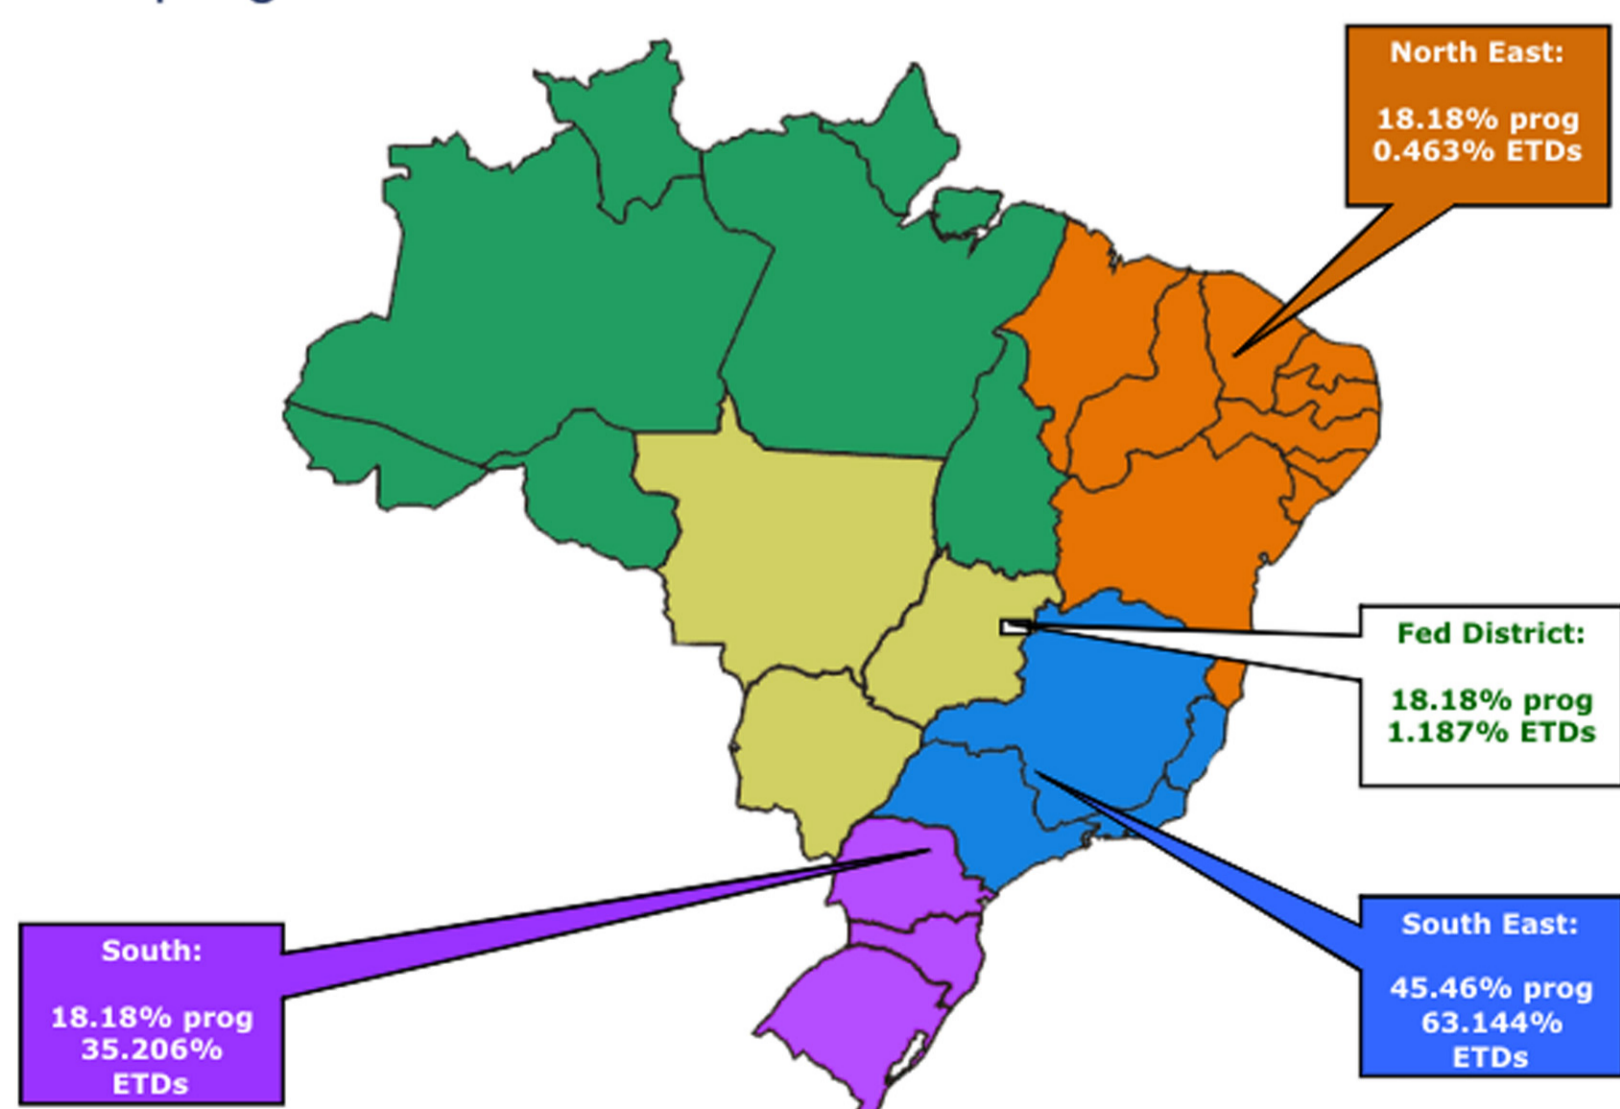

## Brazil, where?

**Area:** 8,514,876.599 km2  
**Population:** 2000 – 169,978,720  
2007 – 183,987,291 (est)

## ETD Programs in Dec 2004

Number of programs: 10

Number of ETDs: 5,394