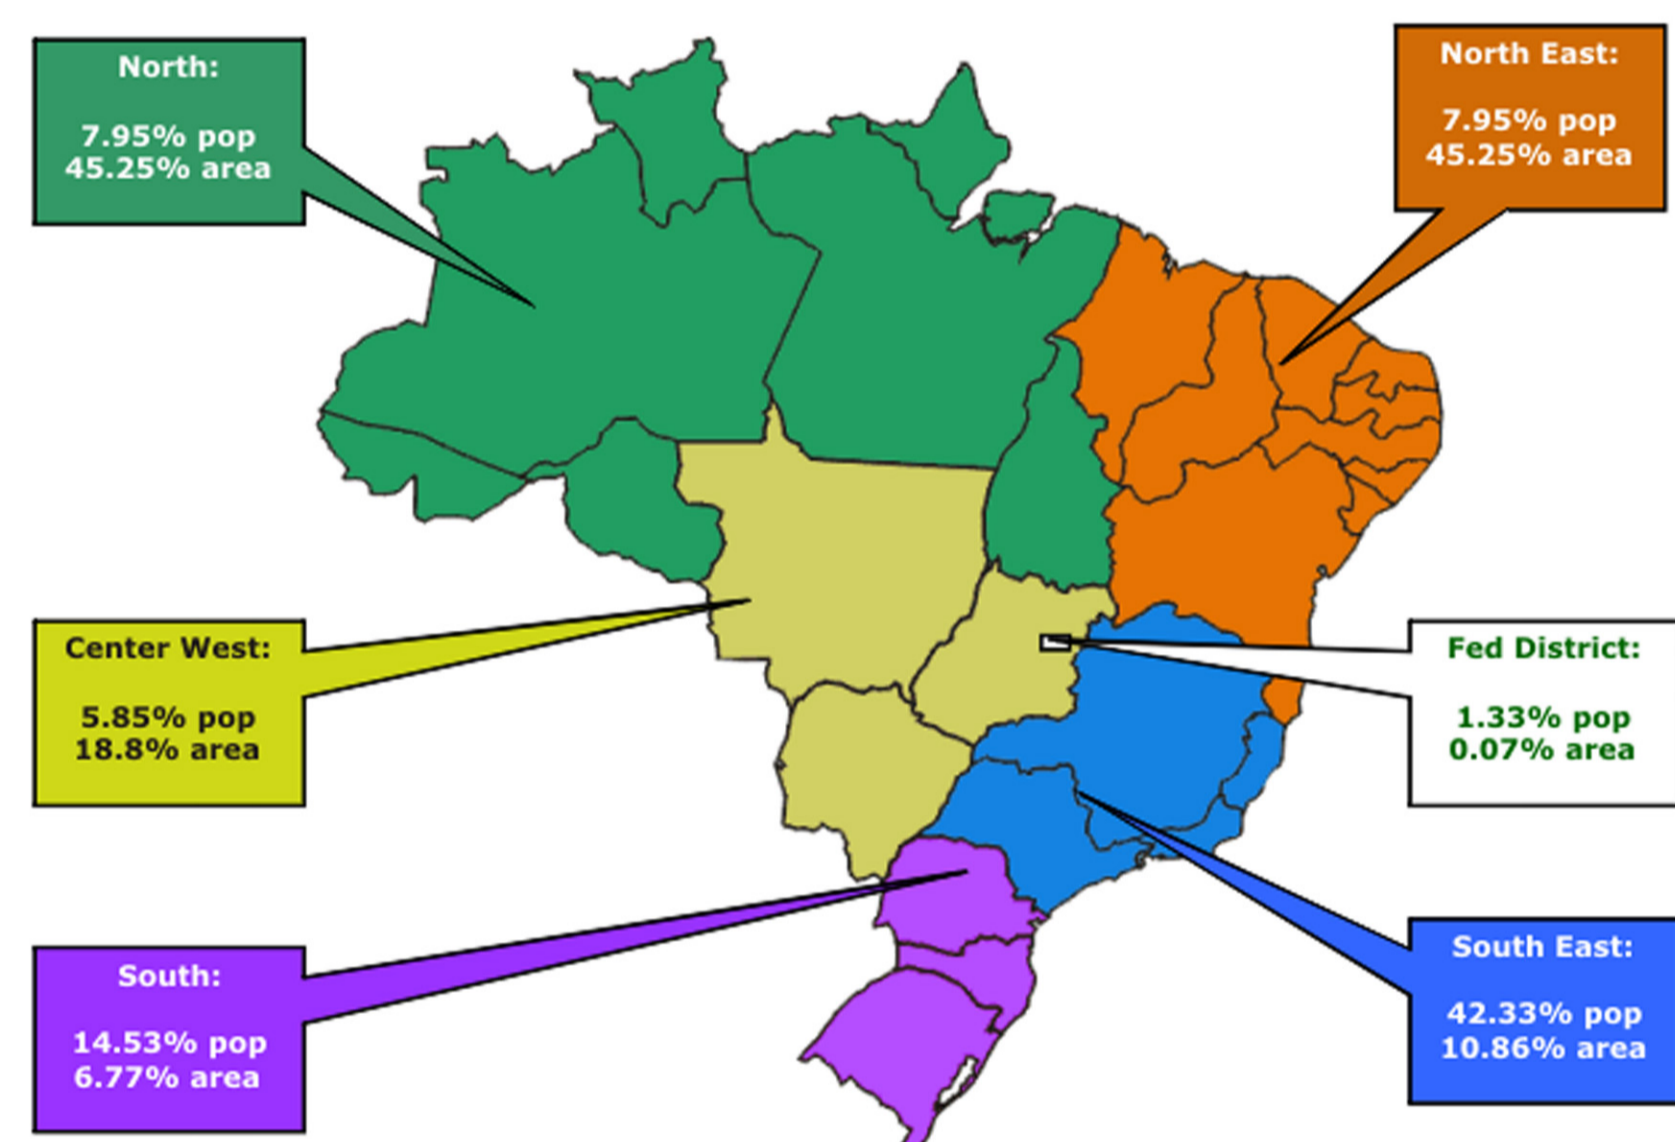

Maps and info on Brazil are from IBGE – Instituto Brasileiro de Geografia e Estatística  
<http://www.ibge.gov.br/>

## Brazil, where?

**Area:** 8,514,876.599 km2  
**Population:** 2000 – 169,978,720  
2007 – 183,987,291 (est)

## Literacy map in 2000