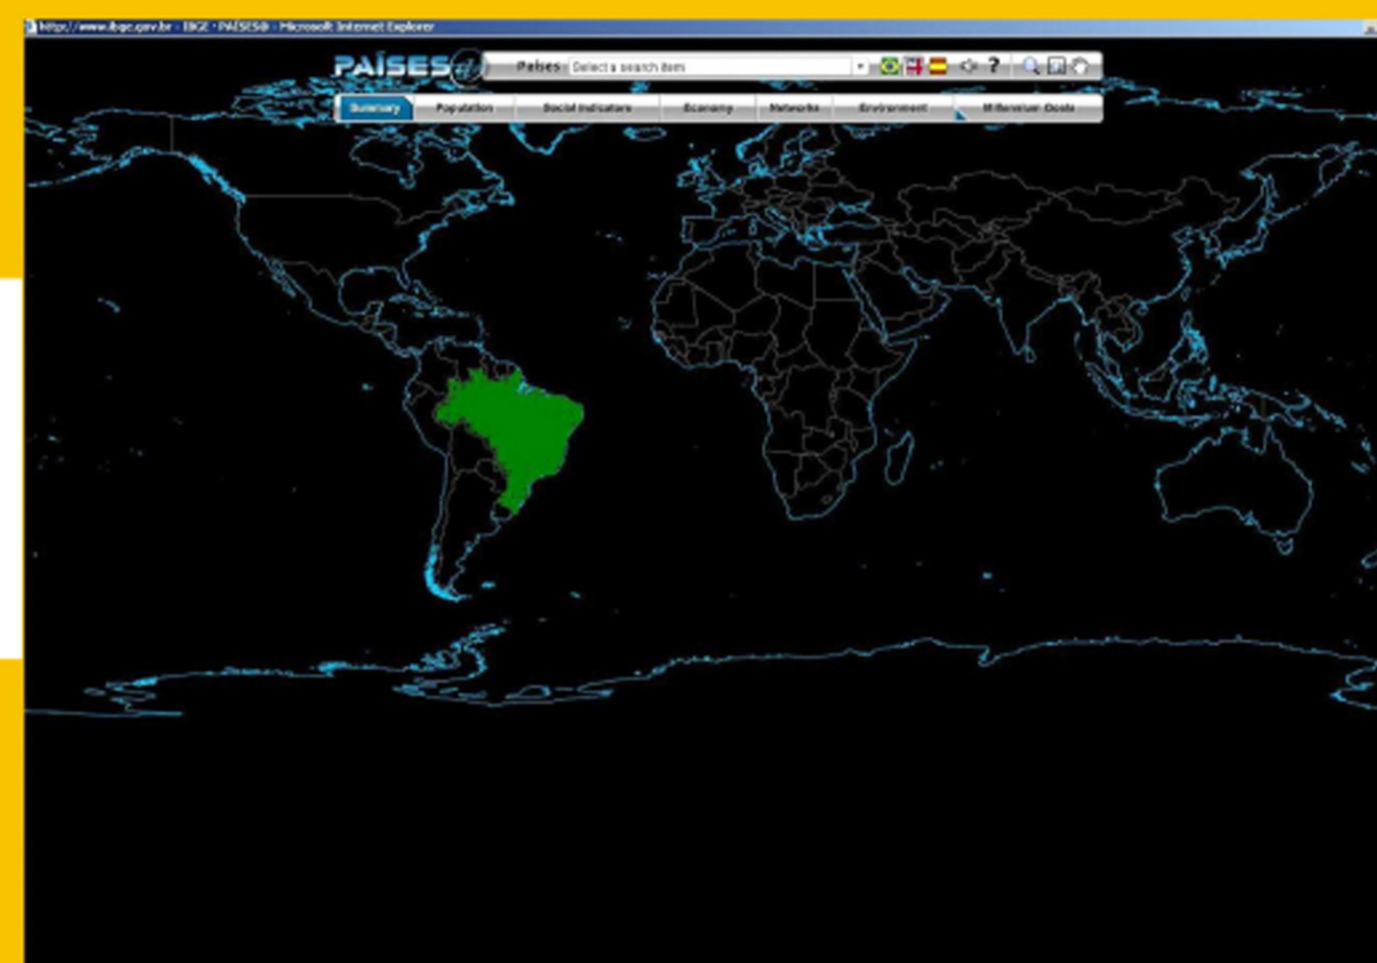

Maps and info on Brazil are from IBGE – Instituto Brasileiro de Geografia e Estatística  
<http://www.ibge.gov.br/>

## Brazil, where?

**Area:** 8,514,876.599 km2  
**Population:** 2000 – 169,978,720  
2007 – 183,987,291 (est)

## Literacy map in 2000