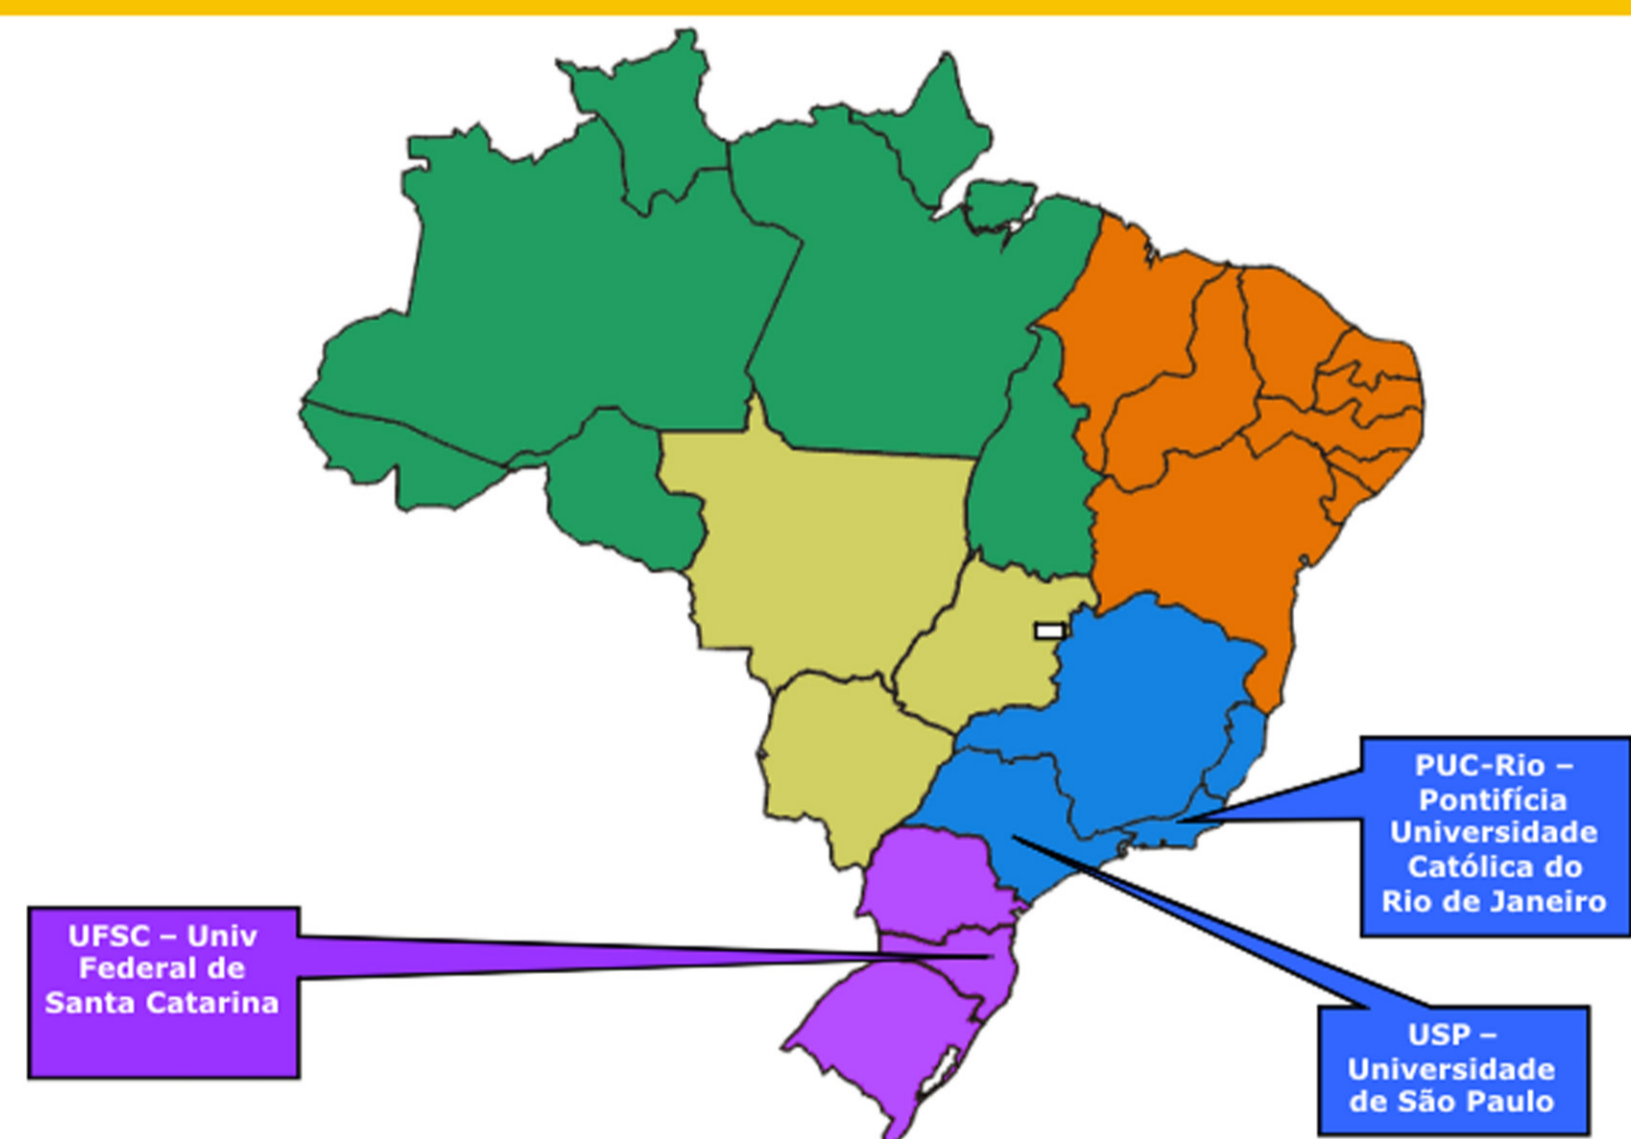

ETD Programs before 2001(*)